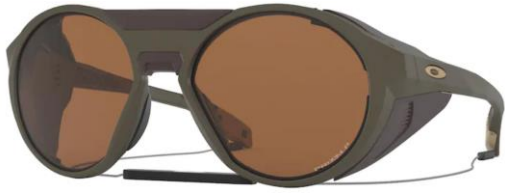

POLISHED CLEAR

FRONT COLOR FAMILY: CLEAR
LENSES MATERIAL: PLASTIC
LENSES PROPERTIES: STANDARD
LENSES COLOR: PRIZM SAPPHIRE

SIZE 50

Suggested retail price RM 879.00

0009440 CLIFDEN

OAKLEY

944004

MATTE OLIVE GREEN